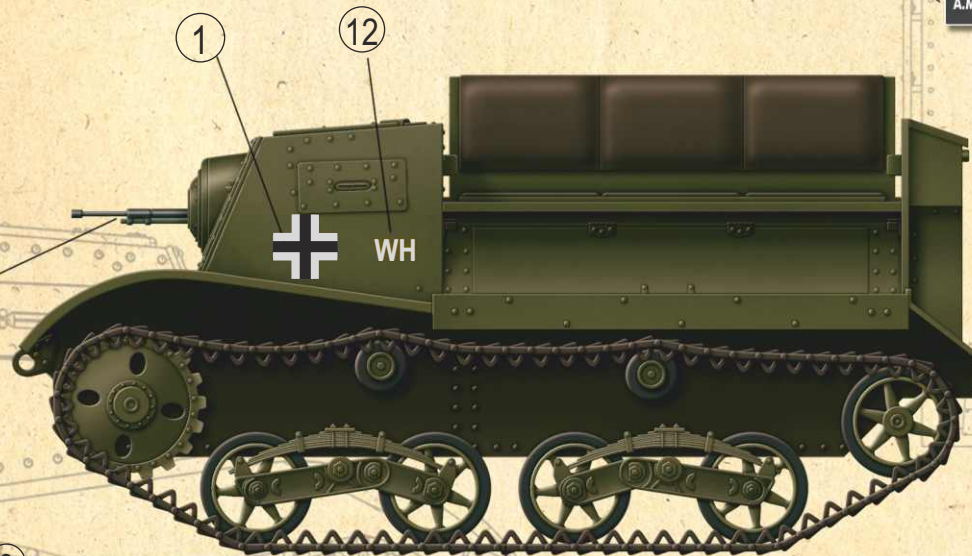

T20 Late

Painting and Marking Guide

Color info and profiles by

A.MIG 019 4BO Russian green	A.MIG 035 Dark Tracks	A.MIG 033 Rubber
A.MIG 007 (RAL 7017) Dark Leather	A.MIG 045 Gun Metal	

T20 Late

Painting and Marking Guide