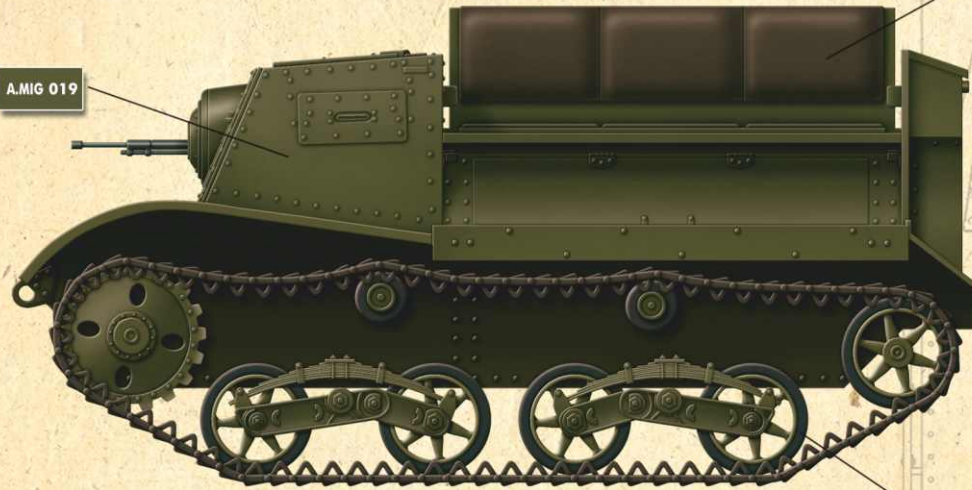

T20 Late

Painting and Marking Guide

Color info and profiles by

A.MIG 019 4BO Russian green	A.MIG 035 Dark Tracks	A.MIG 033 Rubber
A.MIG 007 (RAL 7017) Dark Leather	A.MIG 045 Gun Metal	

T20 Late

Painting and Marking Guide