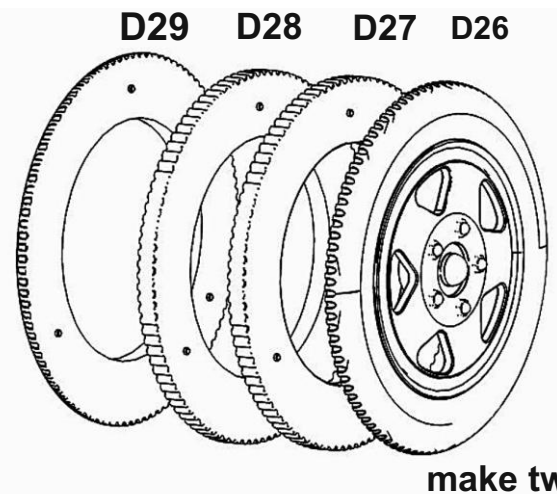

1/35 Russian Fuel Trailer 1 Axle Assembly Guide

1

2

3

4

Assemble D22+D23 and D24+D25 in slots in D1

5

6

7

8

you can assemble holding legs either in standing or traveling position

9

Painting: Russian Green over all, flat Black for tires