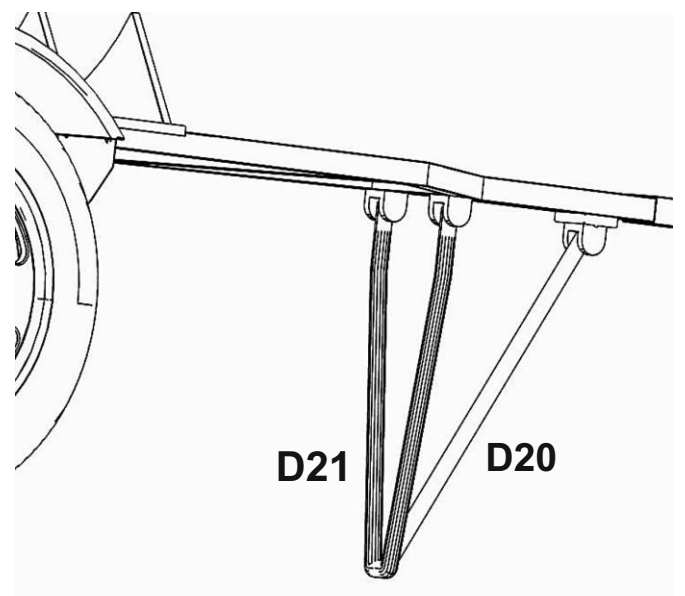

1/35 Russian Fuel Trailer 1 Axle Assembly Guide

1

2

3

4

Assemble D22+D23 and D24+D25 in slots in D1

5

6

7

8

you can assemble holding legs either in standing or traveling position

9

Painting: Russian Green over all, flat Black for tires