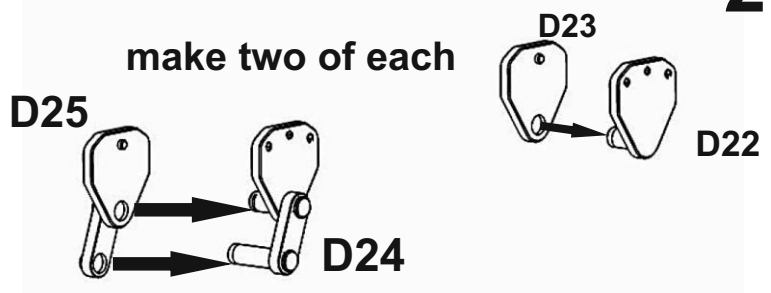

1/35 Russian Fuel Trailer 1 Axle Assembly Guide

1

2

3

4

Assemble D22+D23 and D24+D25 in slots in D1

5

6

7

8

you can assemble holding legs either in standing or traveling position

9

Painting: Russian Green over all, flat Black for tires